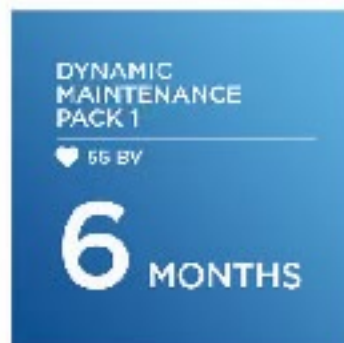

OPTION 1: UPGRADE DISTRIBUTOR PACKAGE

SILVER

\$299.95 USD

GOLD

\$499.95 USD

PLATINUM

\$999.95 USD

DIAMOND

\$1,599.95 USD

OPTION 2: WHOLESALE DISTRIBUTOR MONTHLY AUTOSHIP ORDER

X39 - 1 Sleeve - Points BV 77
\$99.95 / month + tax + shipping

Monthly Quantity Start Date

All Other Sleeves
Qty 1 \$69.95 / month - BV 55
Qty 2 - \$59.95 / month - BV 47
Qty 3+ - \$49.95 / month - BV 39
+ tax + shipping

Monthly Quantity Start Date

OPTION 3: MAINTENANCE PACKS

Dynamic Maintenance Pack 1 - Points 55 BV per month for 6 months
7 Assorted Sleeves
\$349.75 USD + tax + shipping = (\$49.96 each)

Dynamic Maintenance Pack 2 - Points 117 BV per month for 6 months
14 Assorted Sleeves
\$699.50 USD + tax + shipping = (\$49.96 each)